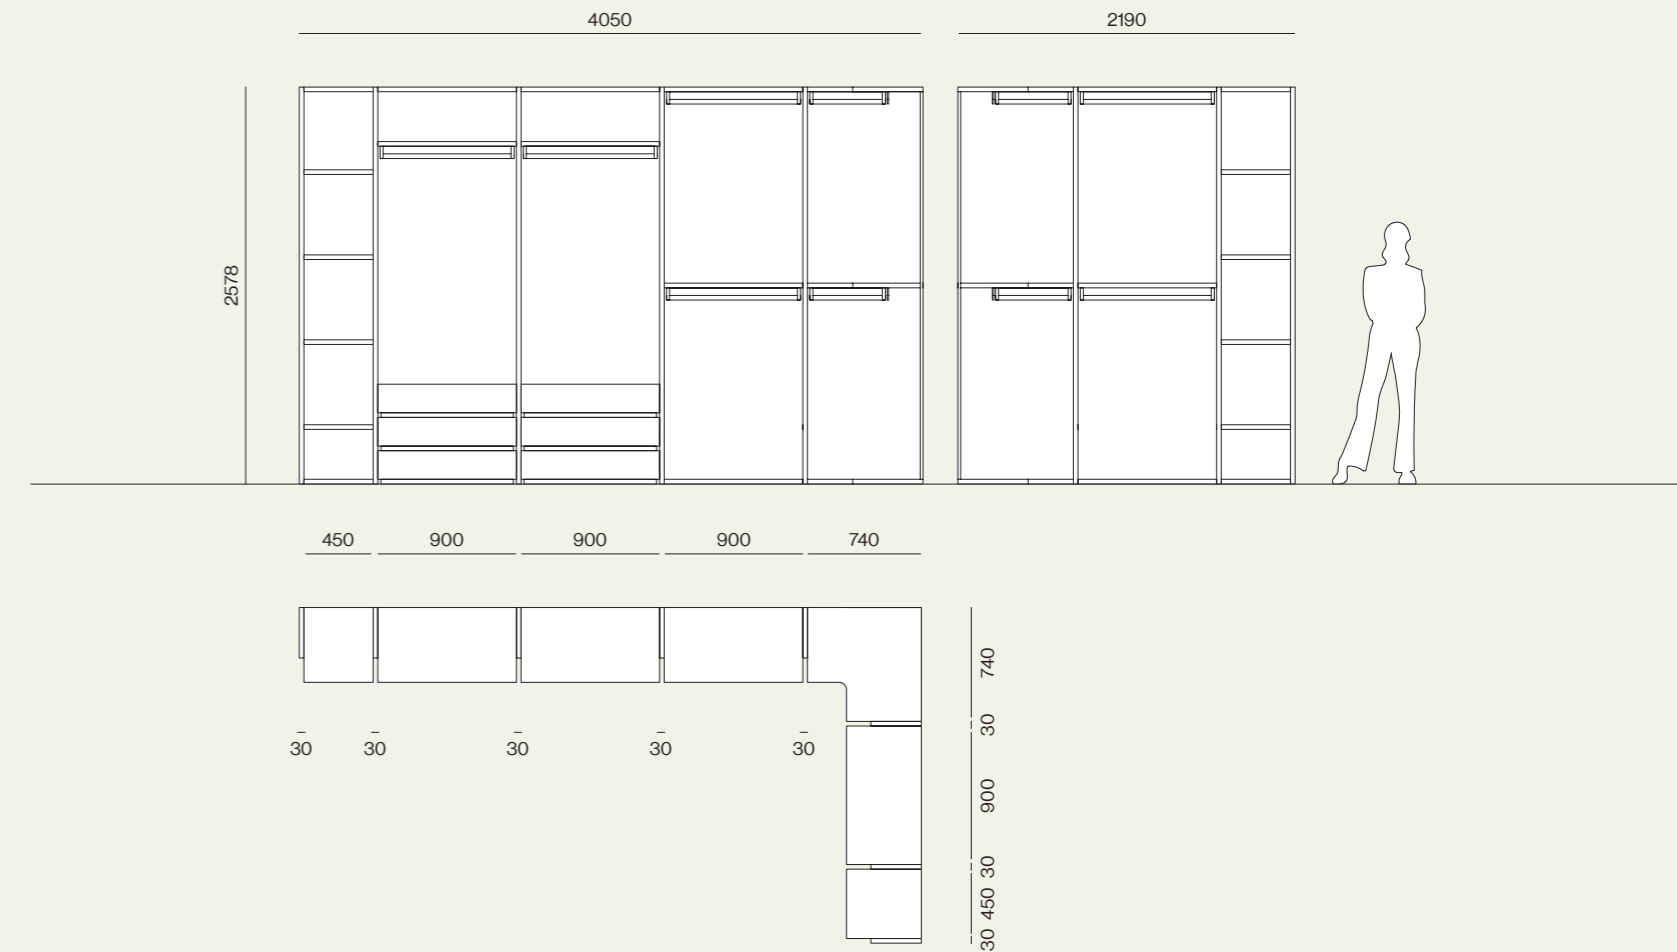

Ripiani Flexi con tubo appendiabiti e cassettiere Lego.
/Flexi shelves with hanger tubes and Lego drawer units.

Composizione/Composition

Elementi/Elements

- Cabina Flexi/Flexi walk-in closet