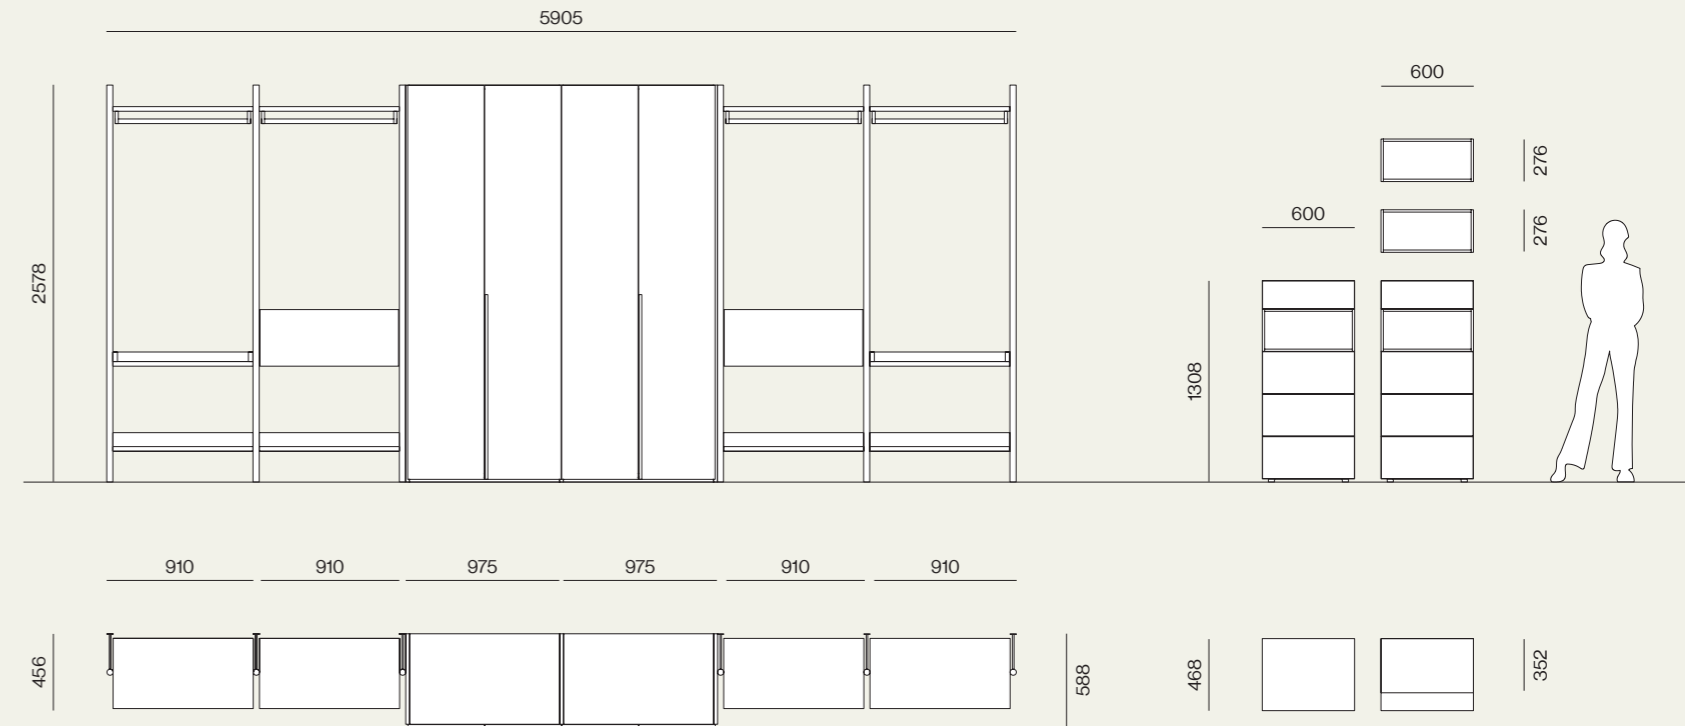

Armadio attrezzato con cassettiere sospesa e maniglia Gola, ripiano con tubo appendi abiti. Cabina Palko con ripiani, cassettiere e ripiani porta scarpe./Wardrobe equipped with drawer unit and Gola handle, shelf with hanger tube. Palko walk-in closet with shelves, drawer units and shoe shelves.

Elementi/Elements

- Cabina Palko/Palko walk-in closet
- Armadio battente con anta Gola 1200
/Hinged wardrobe with Gola 1200 doors

- Elementi con cassetti Compongo + Grafic
/Compongo + Grafic drawer units