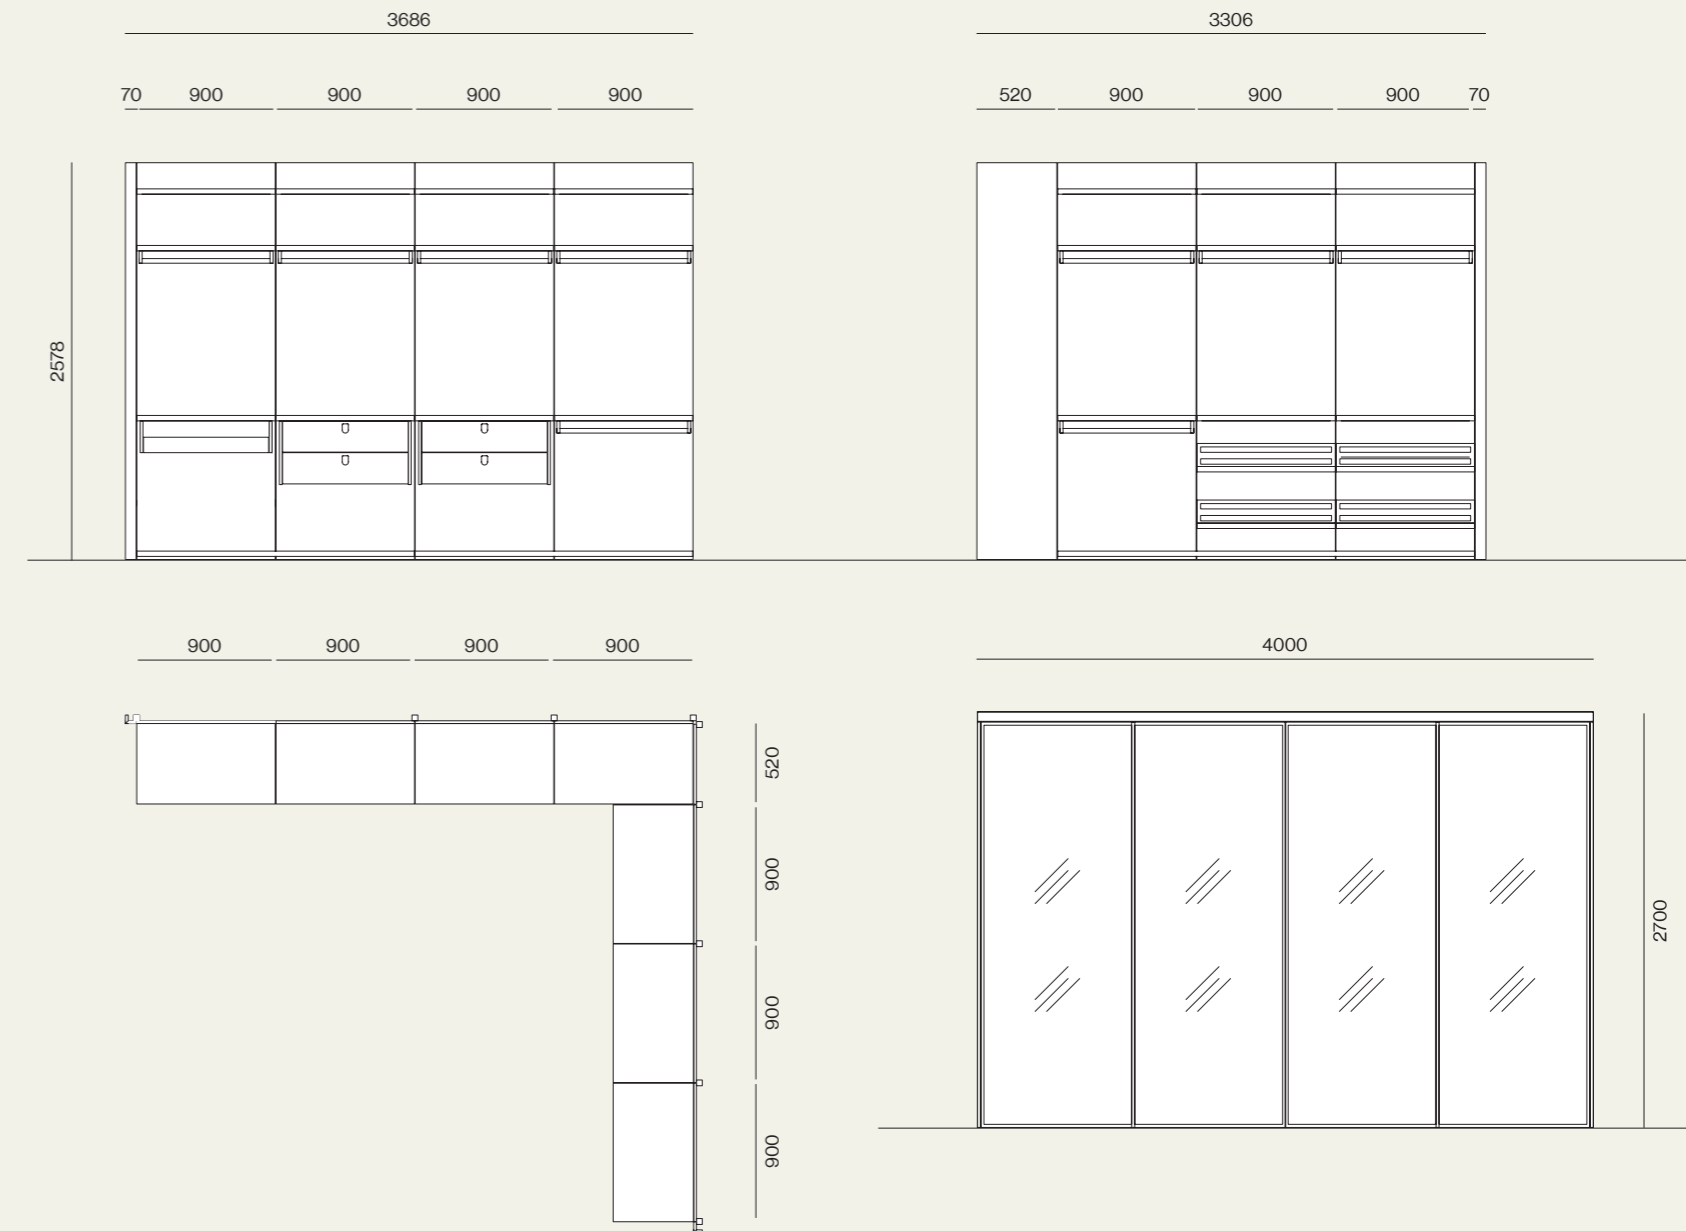

Ripiani in legno e ripiani in vetro con tubo e illuminazione, vassoio estraibile e panca a terra.
/Wood shelves and glass shelves with hangers and lighting, pull-out tray and floor-standing bench.

Composizione/Composition

Walk-in closet 02

Elementi/Elements

- Cabina boiserie Scenario/Scenario walk-in closet
- Specchio Soul/Soul mirror
- Portale di chiusura/Sliding doors for walk-in closet