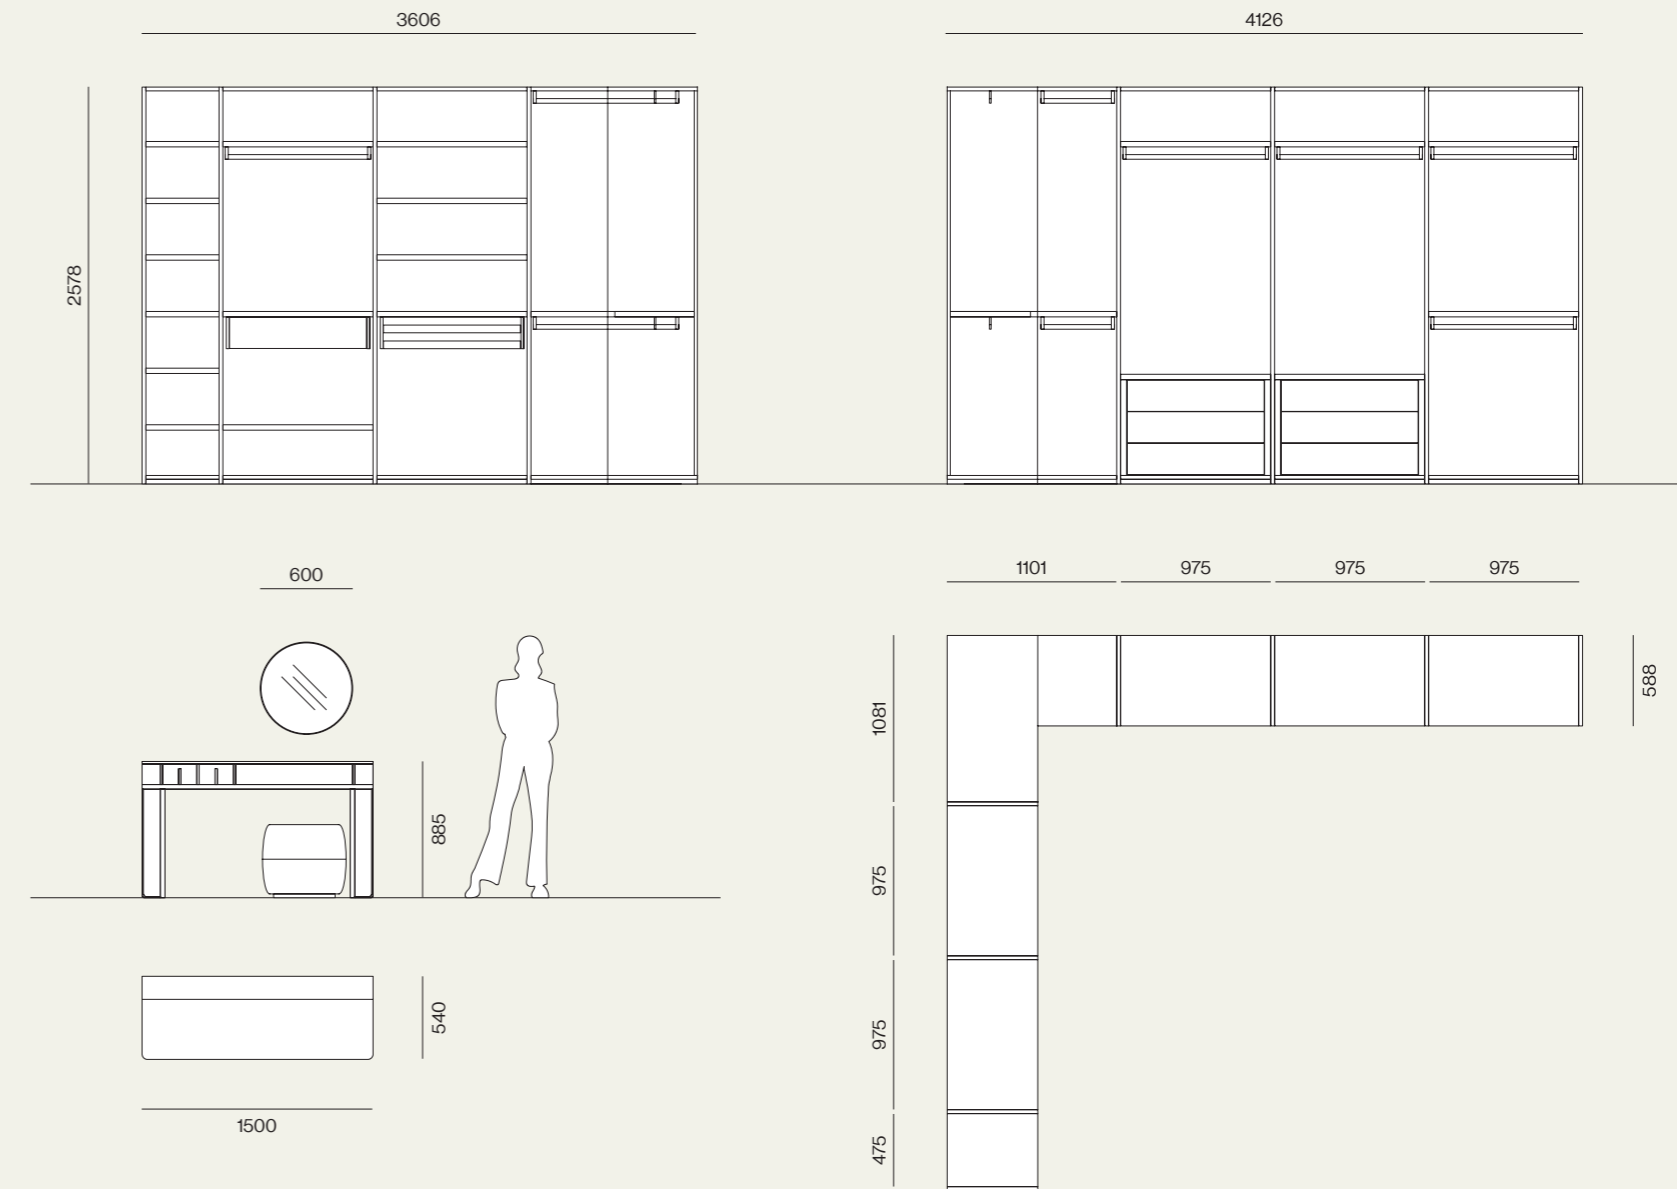

Cassettiera sospesa sotto ripiano con maniglia Gola, vassoio estraibile e portapantaloni.
/Hanging drawer unit with Gola handle, Pull-out tray and trouser rack.

Finiture/Finishes: