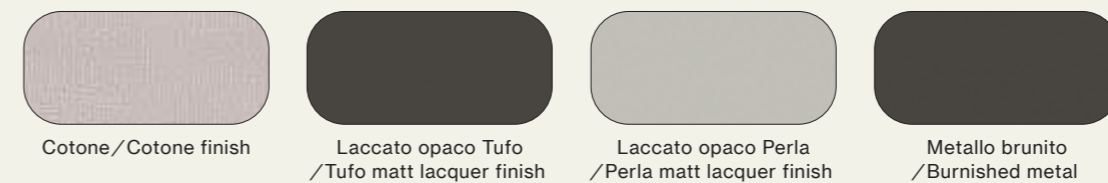

Finiture/Finishes: