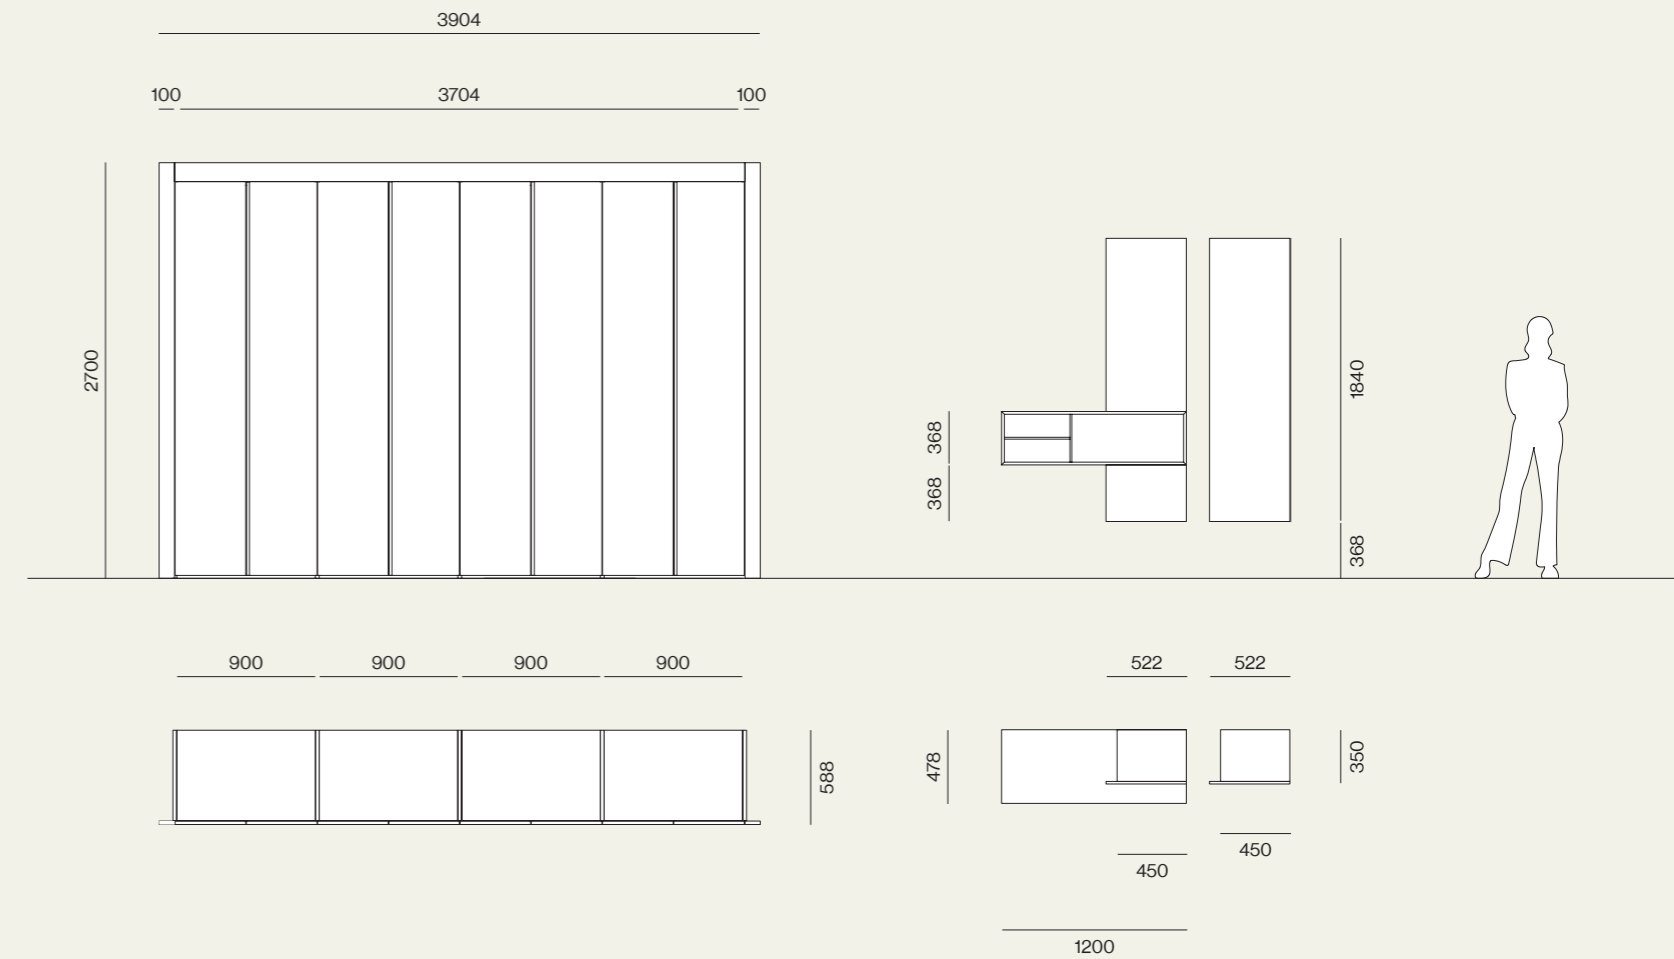

Elementi/Elements

- Armadio battente con anta Gola con fasce di tamponamento/Hinged wardrobe with Gola door and side and top filler

- Elementi Sipario/Sipario elements
- Elemento Strema/Strema element