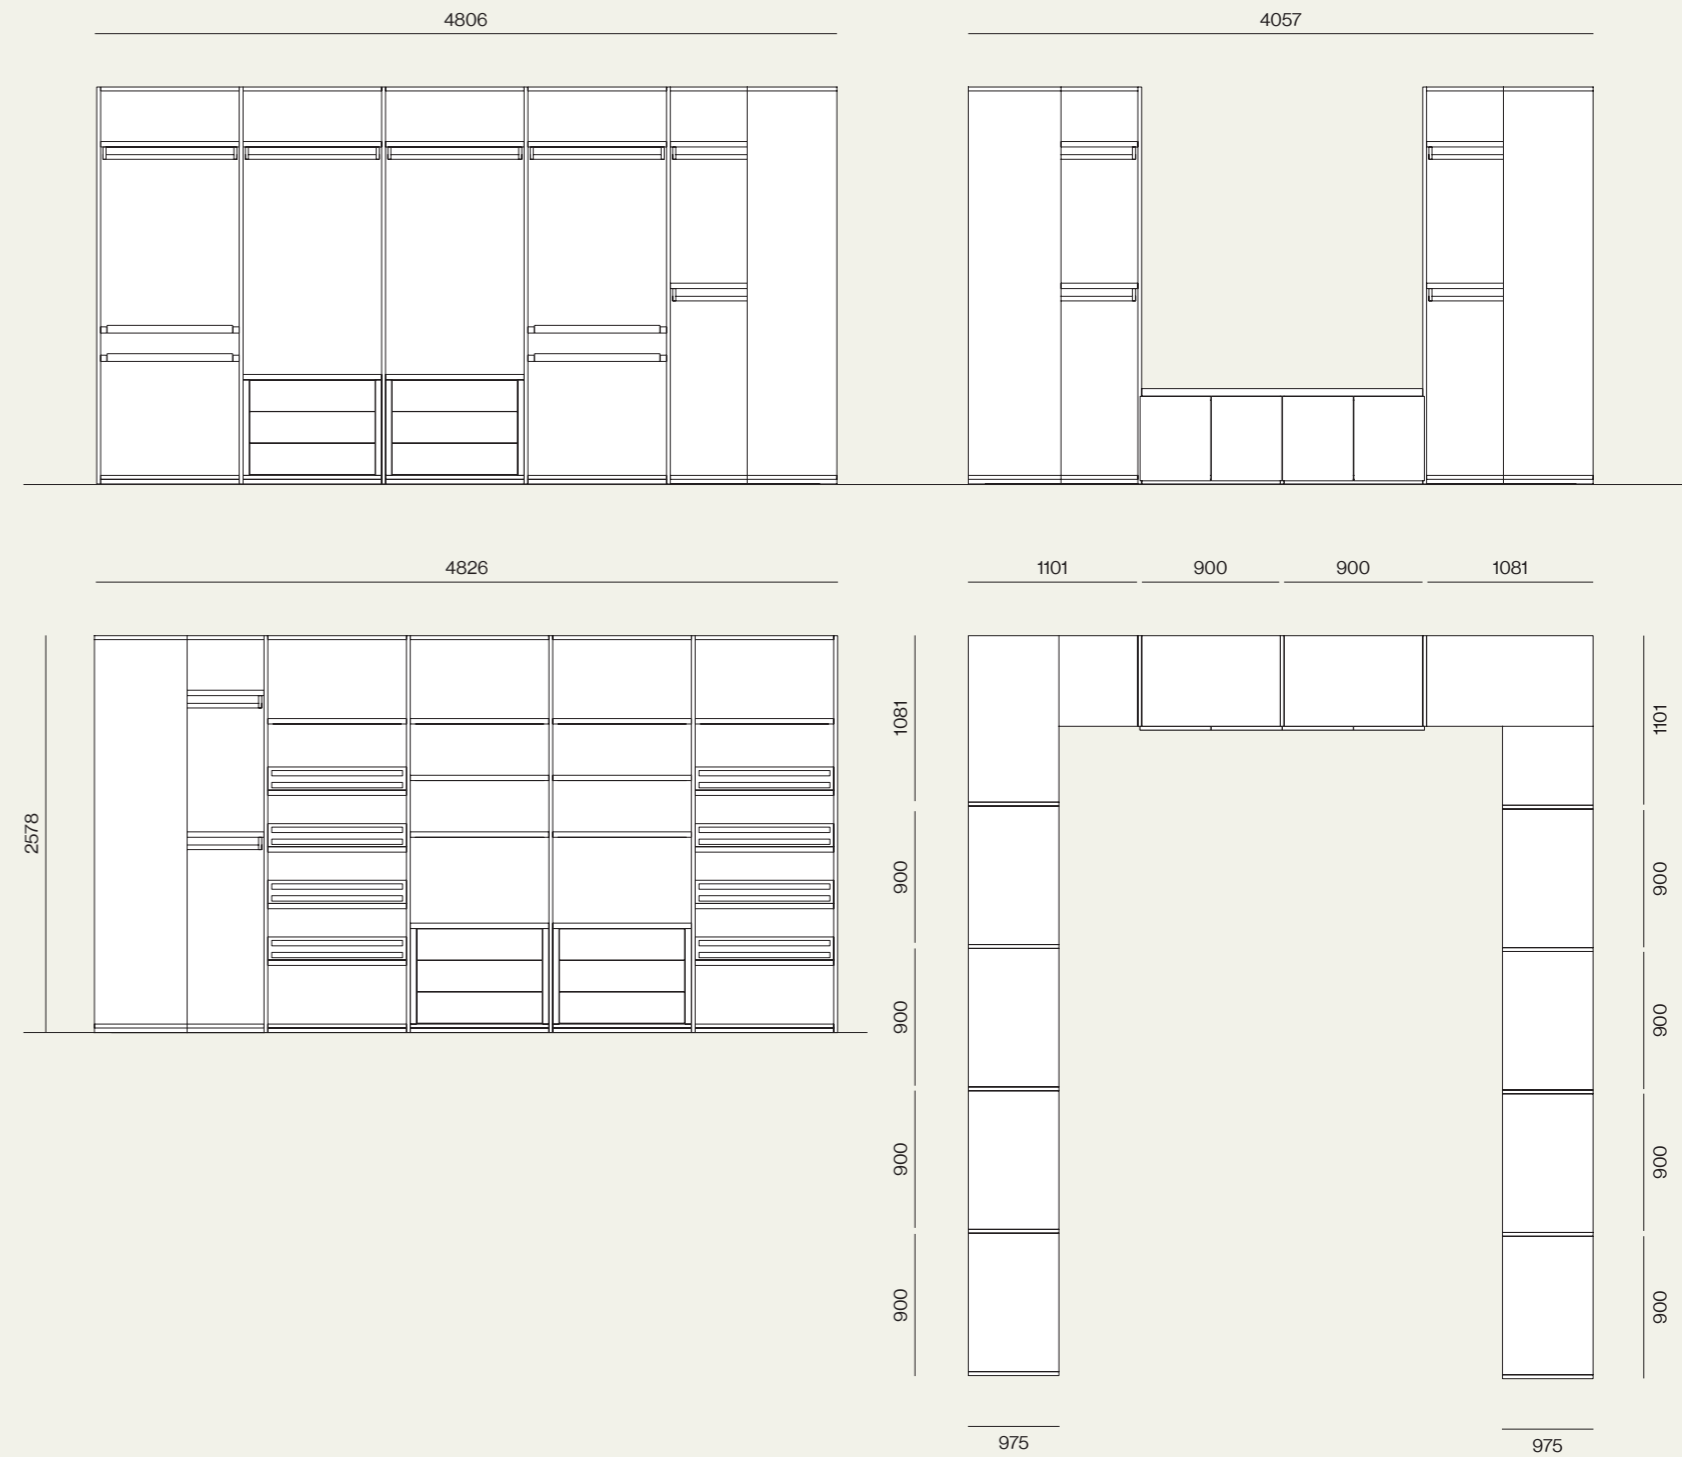

Elementi/Elements

- Cabina armadio/Walk-in closet