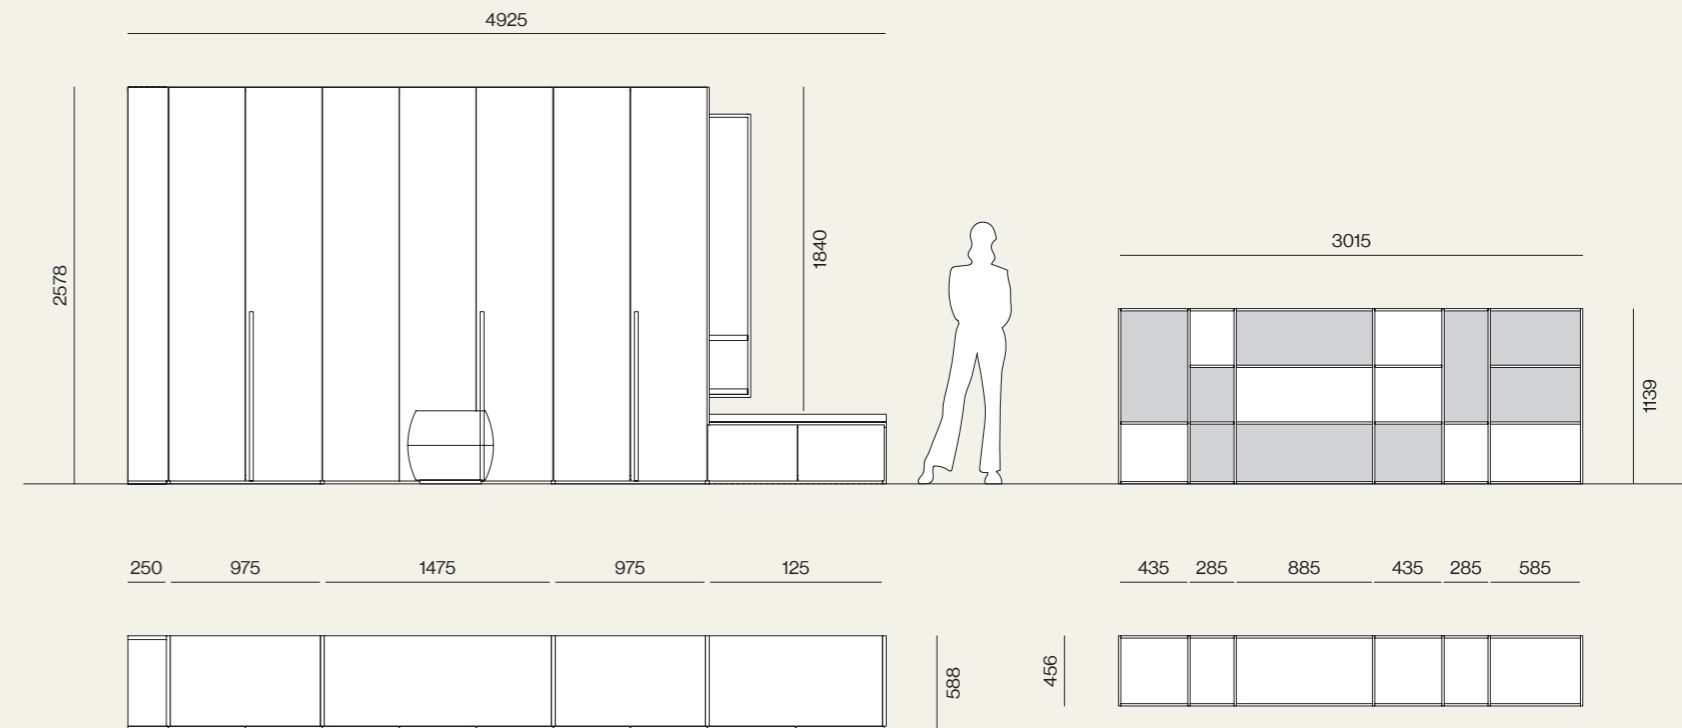

Elemento Home-Office con ante a pacchetto e battente, attrezzato con ripiani, scrittoio e pouf.
Terminale Ambrogio con appendiabiti e ripiani./Home-Office element with hinged and side folding doors, equipped with shelves,
desk and pouf.Ambrogio end unit with hanger and shelves.