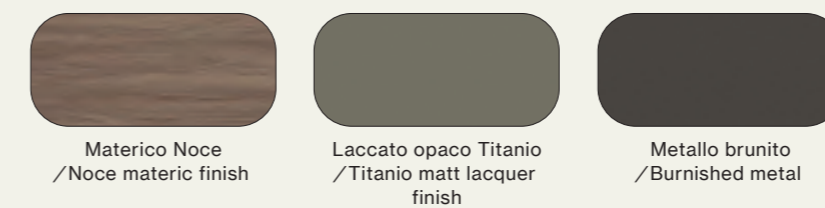

Finiture/Finishes: